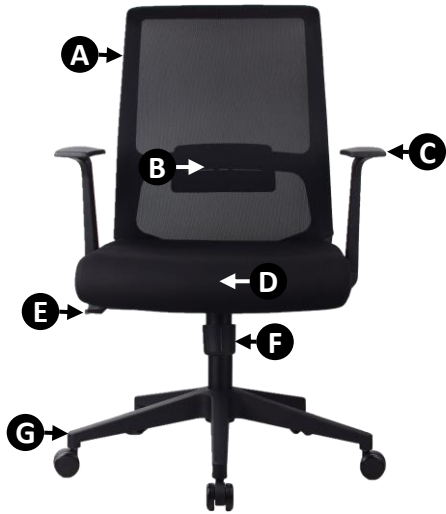

DM6

Design:2020

Application

Task

Executive

Meeting

- A – Elastic mesh back (Black or Grey)
- B – Height adjustable lumbar support
- C – Fixed armrests (Removable)
- D – Foam seat cushion
- E – Mini-synchro lock mechanism
- F – Tilt tension adjuster
- G – Nylon high arch base (Black or White)

DM6-WA
 Dimensions overall
 61mm W x 59mm D x 92-100.5cm H
 Back: 44cm W x 50cm H
 Seat: 50cm W x 48cm D
 Seat height: 43cm – 51.5cm
 Arms height: 63cm – 71.5cm

DM6-W.B.WA
 Dimensions overall
 61mm W x 59mm D x 92-100.5cm H
 Back: 44cm W x 50cm H
 Seat: 50cm W x 48cm D
 Seat height: 43cm – 51.5cm
 Arms height: 63cm – 71.5cm

DM6-NA
 Dimensions overall
 50mm W x 59mm D x 92-100.5cm H
 Back: 44cm W x 50cm H
 Seat: 50cm W x 48cm D
 Seat height: 43cm – 51.5cm

DM6-W.G.WA
 Dimensions overall
 61mm W x 59mm D x 92-100.5cm H
 Back: 44cm W x 50cm H
 Seat: 50cm W x 48cm D
 Seat height: 43cm – 51.5cm
 Arms height: 63cm – 71.5cm